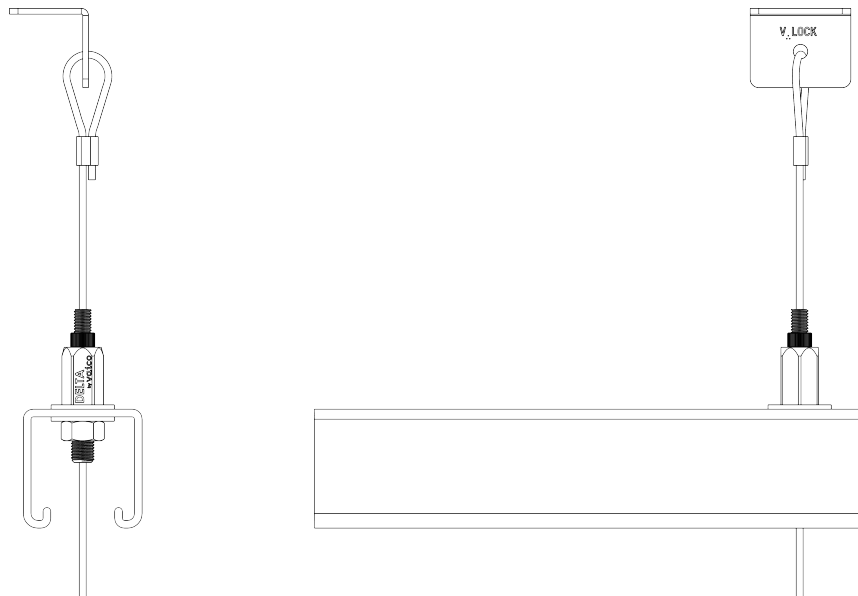

Delta Suspension Hanger with 90° Angle Bracket End

Cable Size	Working Load Unit	Safety Factor
2mm	56kg	5:1

Hanger Lengths
1 metre
2 metres
3 metres
4 metres
6 metres
10 metres

DELTA
SUSPENSION
KMR2024-1469D

vaico

31 Whakapirau Rd, Maungaturoto, New Zealand
vaicoglobal.com
Copyright Vaico Global © 2024

Delta Suspension Hanger
with 90° Angle Bracket

Drawing No.
D-AB90

Revision
A