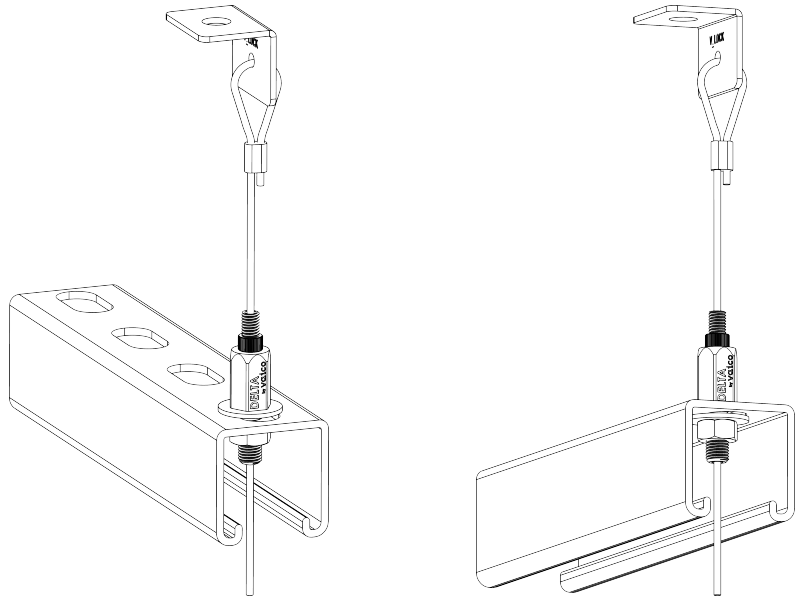

Delta Suspension Hanger with 90° Angle Bracket End

Cable Size	Working Load Unit	Safety Factor
2mm	56kg	5:1

Hanger Lengths
1 metre
2 metres
3 metres
4 metres
6 metres
10 metres

DELTA
SUSPENSION
KMR2024-1469D

vaico

31 Whakapirau Rd, Maungaturoto, New Zealand
vaicoglobal.com
Copyright Vaico Global © 2024

Delta Suspension Hanger
with 90° Angle Bracket

Drawing No.
D-AB90

Revision
A