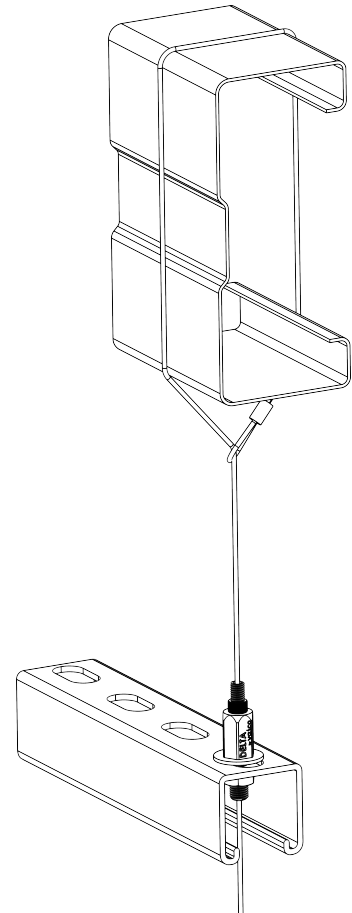

Delta Suspension Hanger Loop End

Cable Size	Working Load Limit	Safety Factor
2mm	56kg	5:1

Hanger Lengths
1 metre
2 metres
3 metres
4 metres
6 metres
10 metres

DELTA

SUSPENSION

KMR2024-1469A

vaico

31 Whakapirau Rd, Maungaturoto, New Zealand
vaicoglobal.com
Copyright Vaico Global © 2024

Delta Suspension Hanger
Loop End

Drawing No. D-LE
Revision A