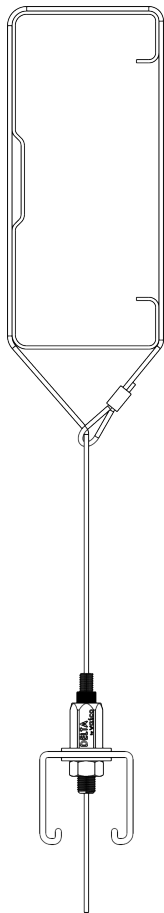

Delta Suspension Hanger Loop End

Cable Size	Working Load Limit	Safety Factor
2mm	56kg	5:1

Hanger Lengths
1 metre
2 metres
3 metres
4 metres
6 metres
10 metres

DELTA

SUSPENSION

KMR2024-1469A

vaico

31 Whakapirau Rd, Maungaturoto, New Zealand
vaicoglobal.com
Copyright Vaico Global © 2024

Delta Suspension Hanger
Loop End

Drawing No. D-LE
Revision A