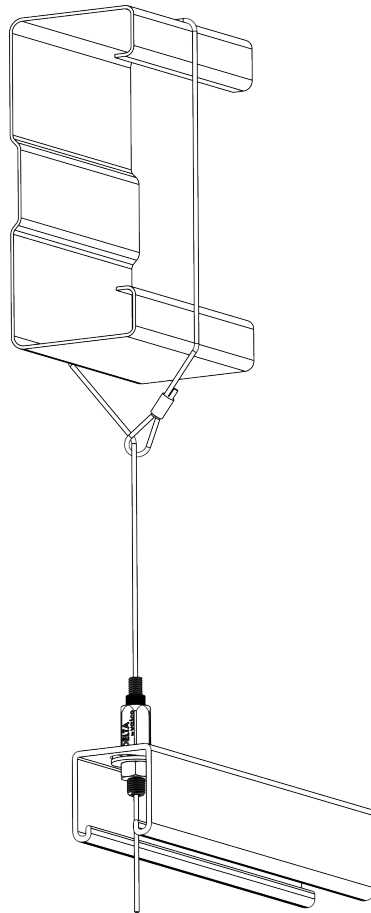

Delta Suspension Hanger Loop End

Cable Size	Working Load Limit	Safety Factor
2mm	56kg	5:1

Hanger Lengths
1 metre
2 metres
3 metres
4 metres
6 metres
10 metres

DELTA

SUSPENSION

KMR2024-1469A

vaico

31 Whakapirau Rd, Maungaturoto, New Zealand
vaicoglobal.com
Copyright Vaico Global © 2024

Delta Suspension Hanger
Loop End

Drawing No. D-LE
Revision A